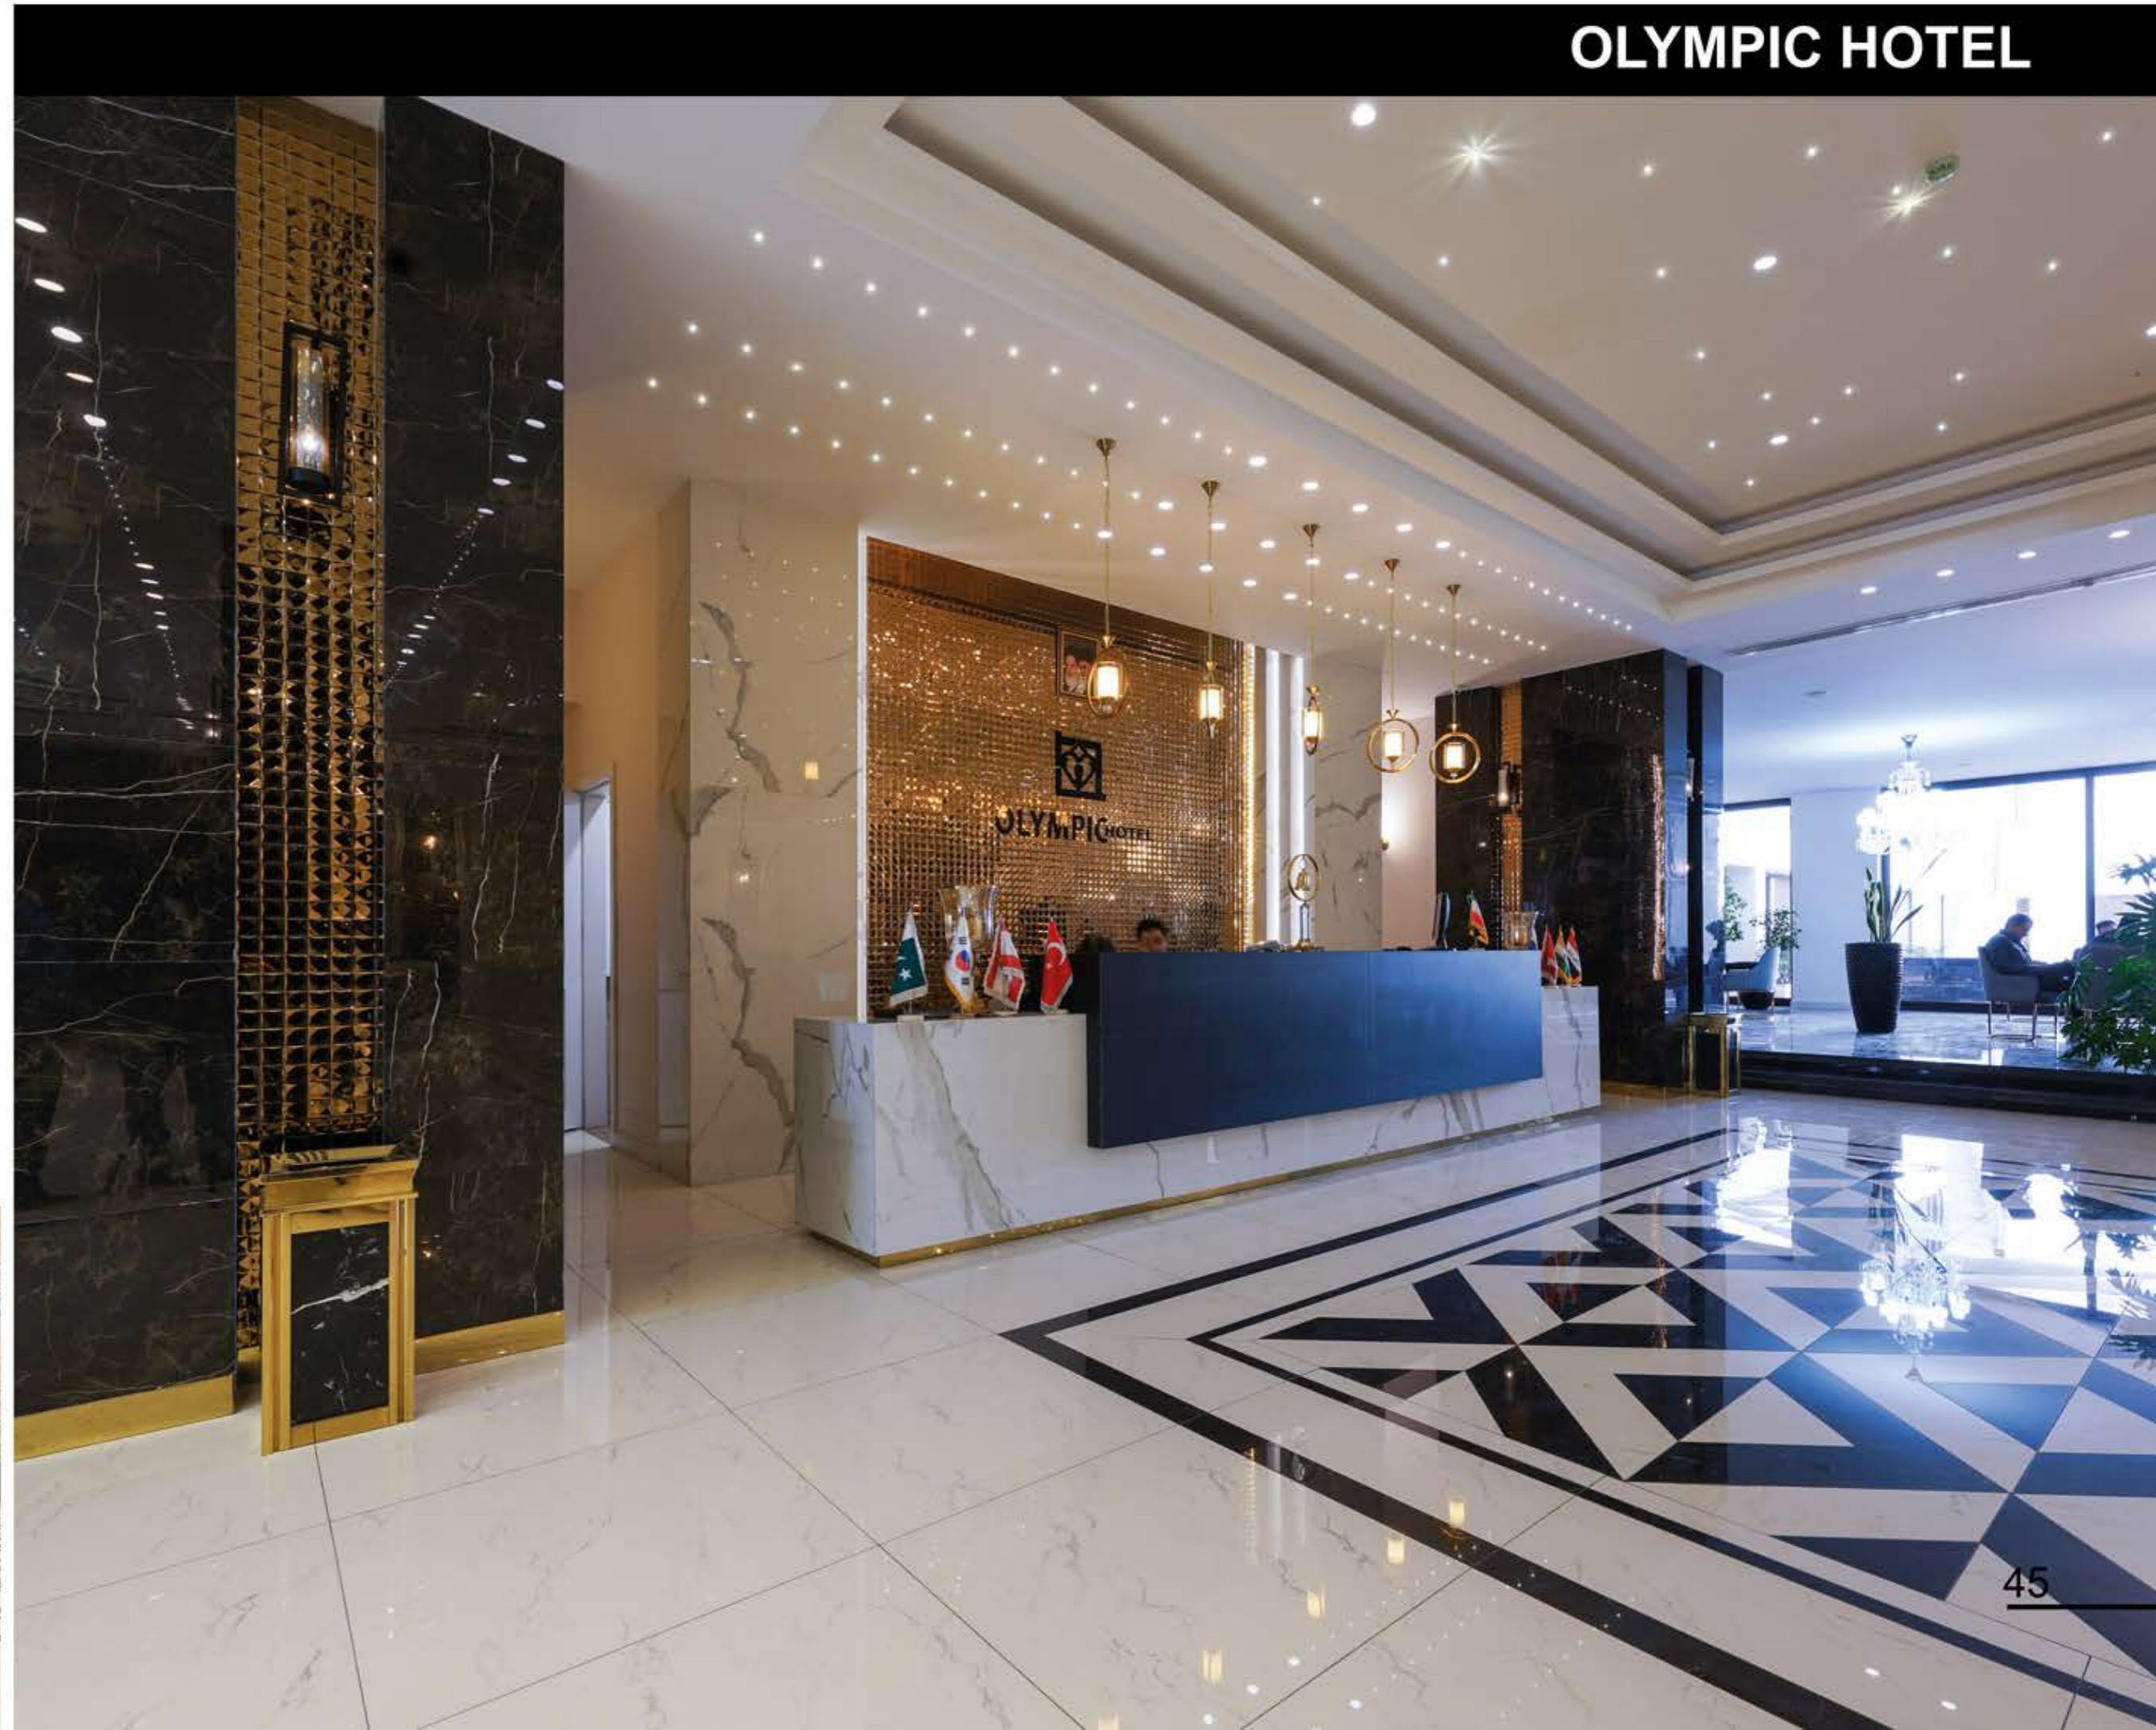

HOTEL PROJECTS

Location: Tehran

Size: 60x120

Collection: Vision

Colours: Black

OLYMPIC HOTEL