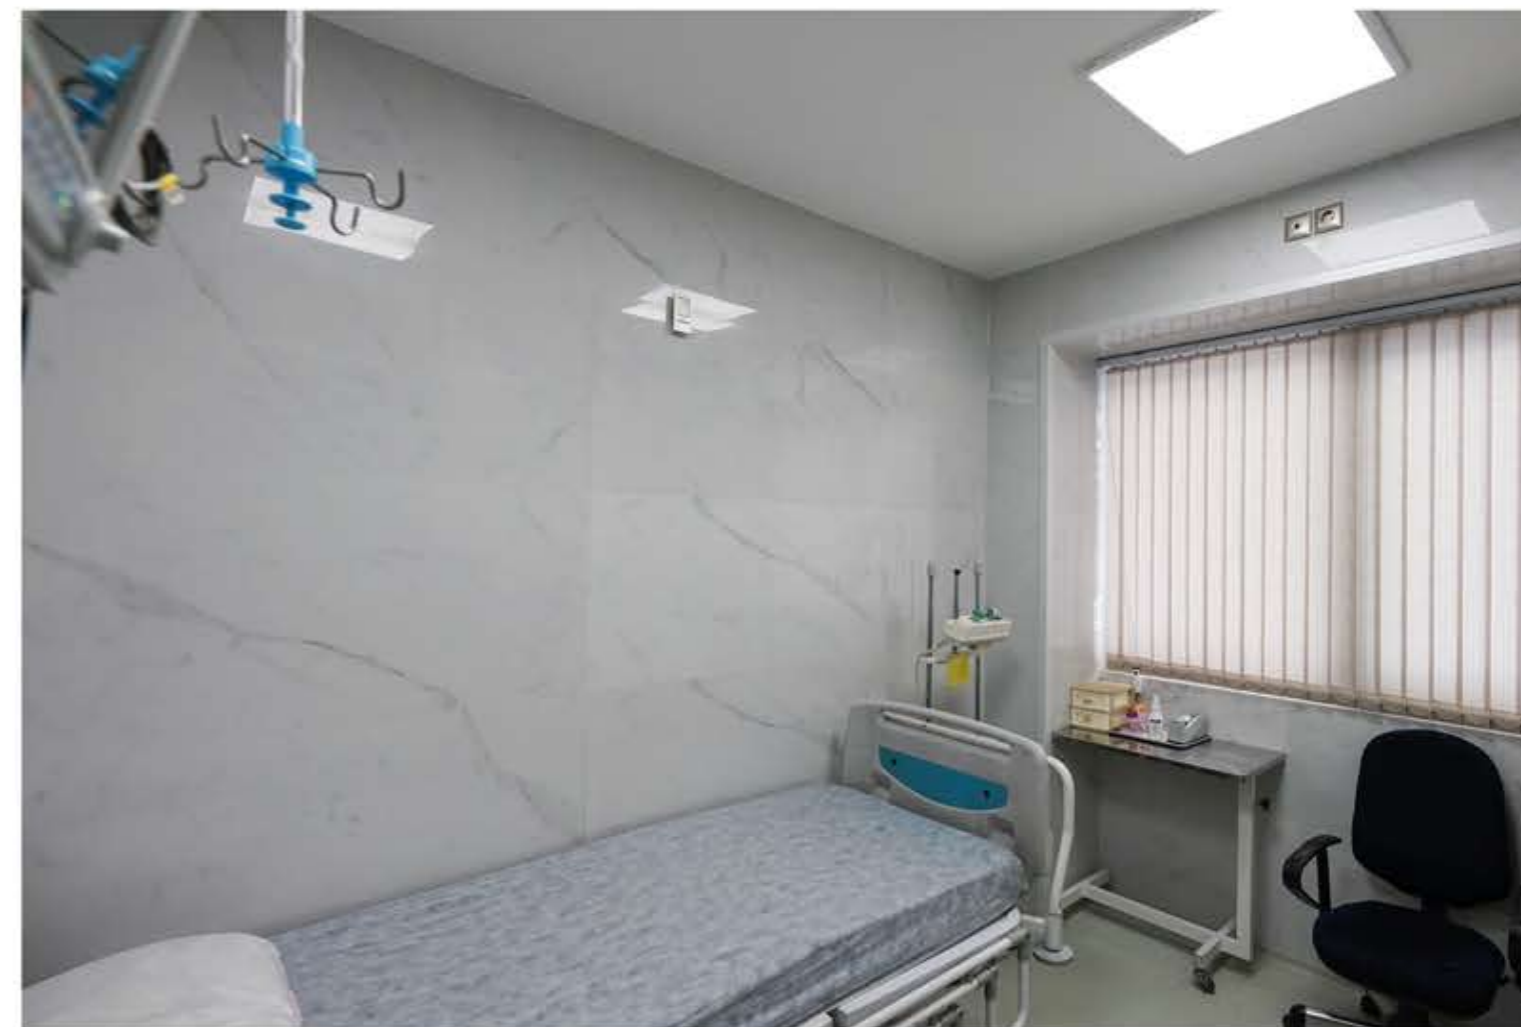

Collection: Bellagio

Colours: White

MV

**MEDICAL CENTER
AND HOSPITAL PROJECTS**

SINA HOSPITAL

MEDICAL CENTER AND HOSPITAL PROJECTS

Location: Isfahan

Size: 60x120