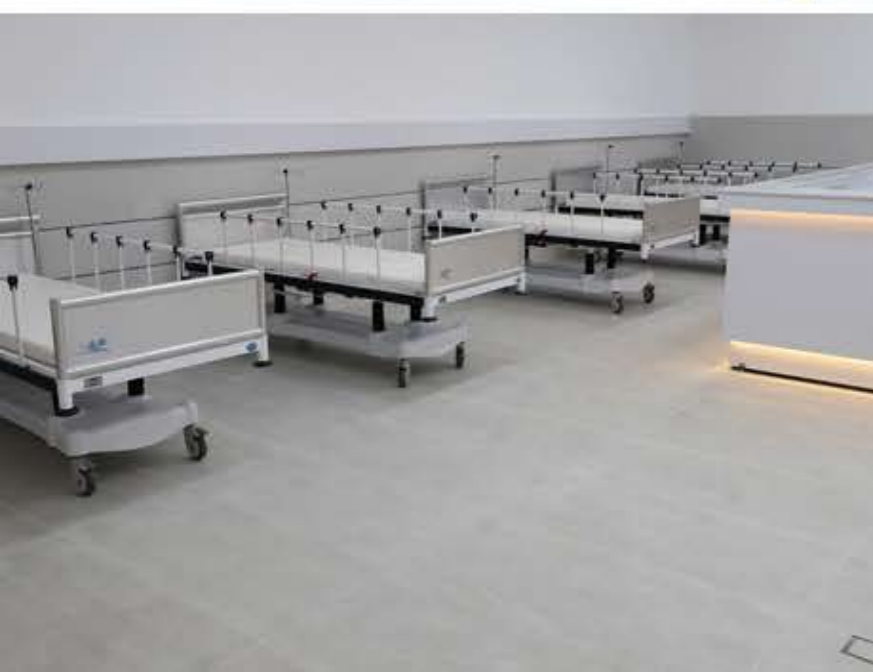

MEDICAL CENTER AND HOSPITAL PROJECTS

Location: Isfahan

Size: 60x120-30x120

Collection: Modena

Colours: Gray

HEALTHCARE CITY