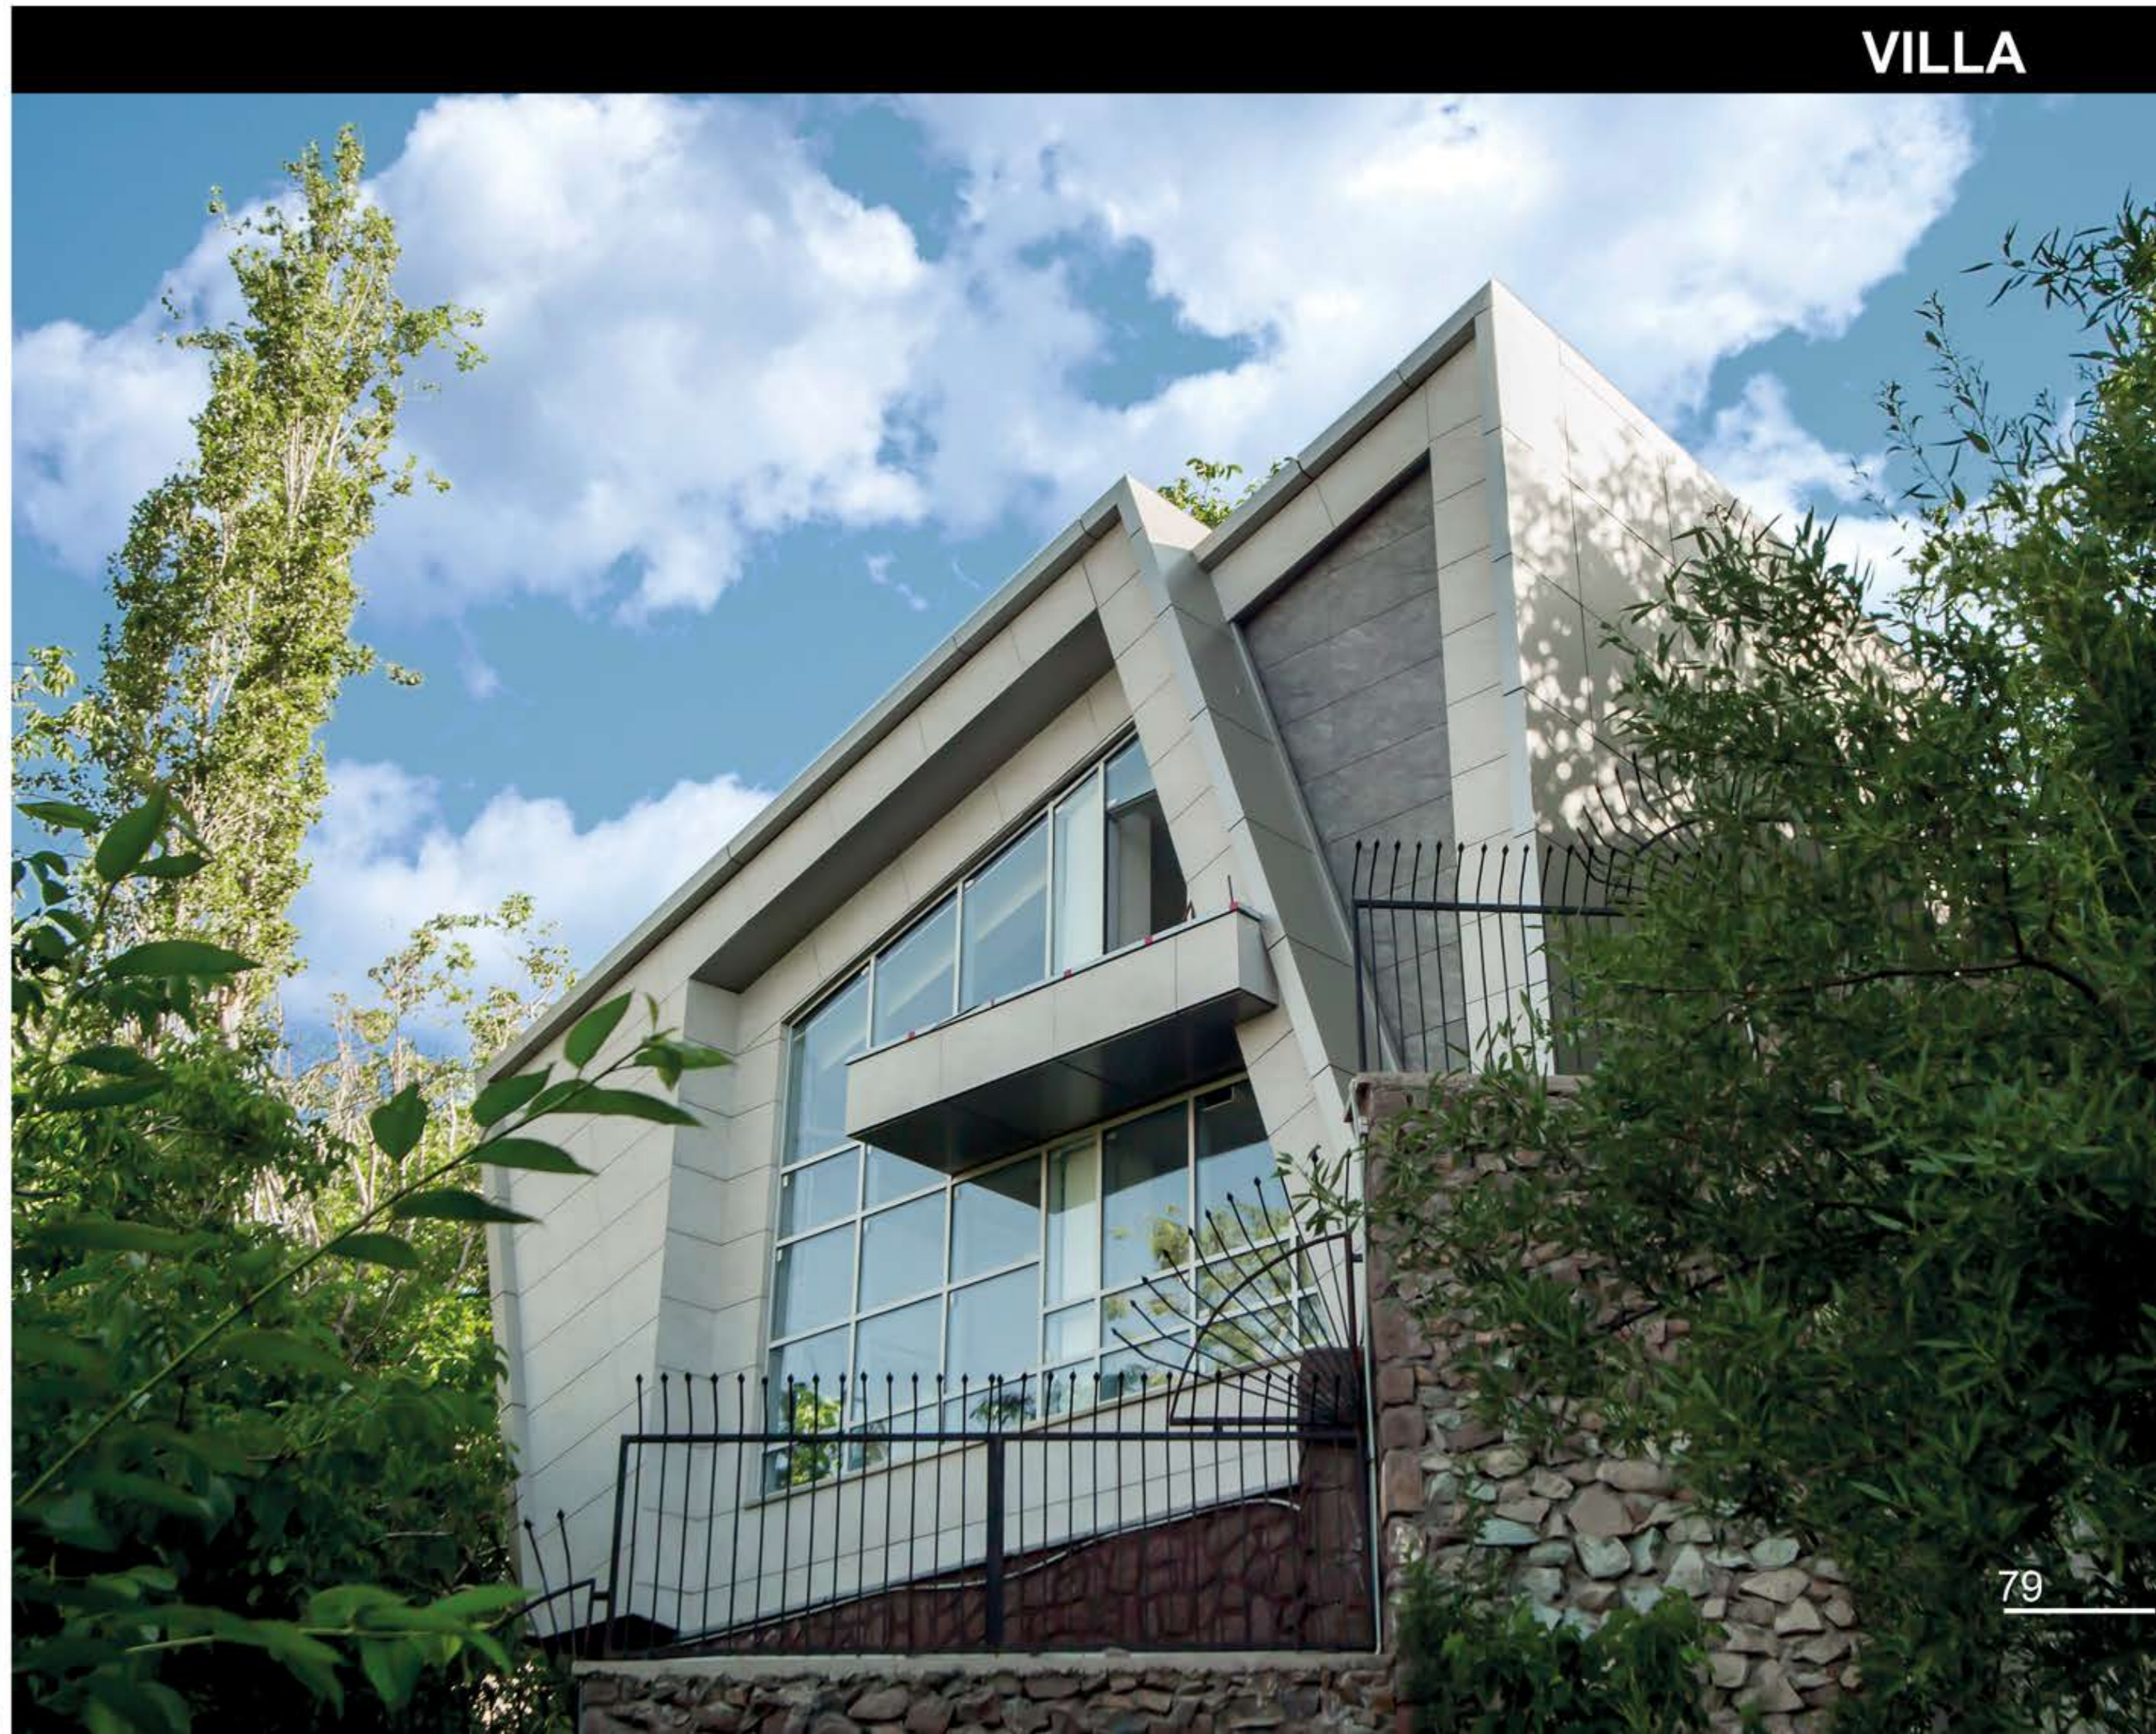

RESIDENTIAL PROJECTS

Location: Tehran-Lavasan

Size: 60x120

Collection: Basalt

Colours: Gray-Beige

VILLA